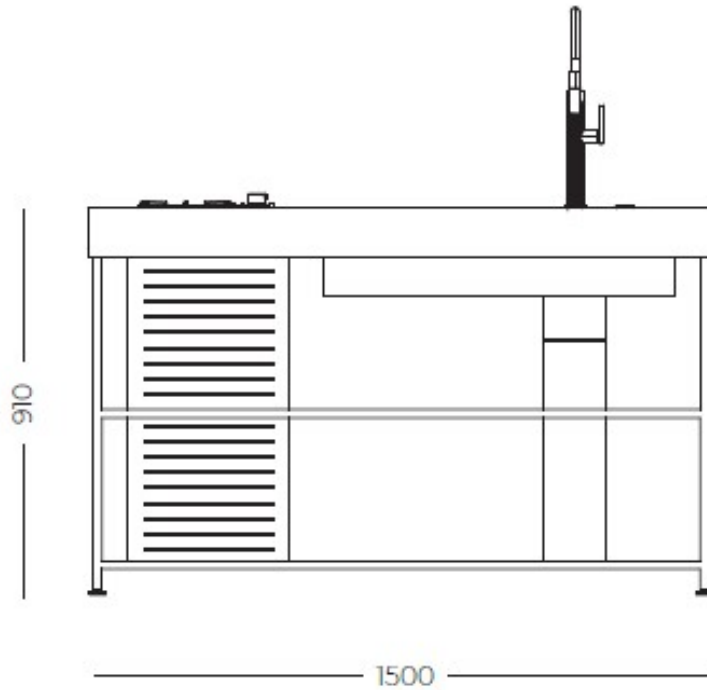

Foster integrated products

1031 850 - Milanello Sink welded 470 x 466 mm
8425 100 - Skin mixer
8407 116 - Space Push automatic waste fitting
7276 032 - S4000 Domino gas hob 2 burners

Rear features

Hot and cold water connection
Electrical connection
Gas connection

TECHNICAL DATA