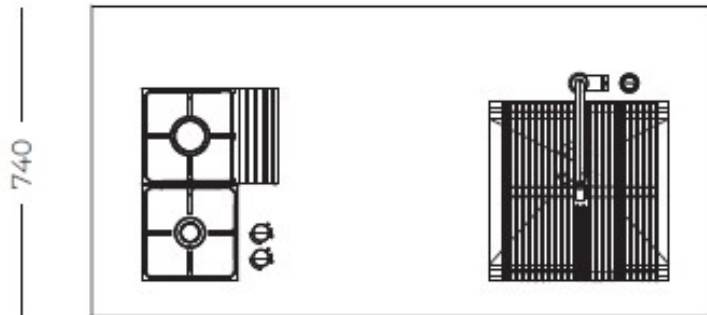

Foster integrated products

1031 850 - Milanello Sink welded 470 x 466 mm
8425 100 - Skin mixer
8407 116 - Space Push automatic waste fitting
7276 032 - S4000 Domino gas hob 2 burners

Rear features

Hot and cold water connection
Electrical connection
Gas connection

TECHNICAL DATA